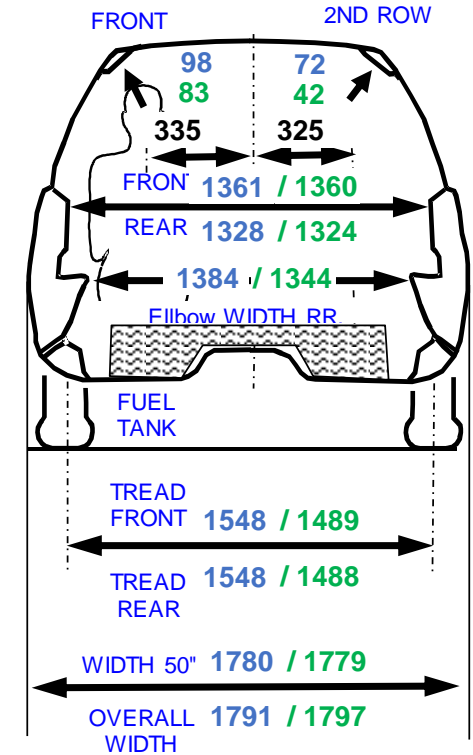

NUOVO MOKKA – SPECIFICHE TECNICHE

* Volume above loadfloor